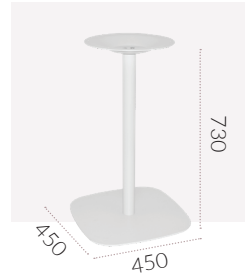

ARC 450MM

Coffee Table & Table Bases

ORIGIN: China **USE:** Indoor **WARRANTY:** 12 Months

DIMENSIONS:

H430 Coffee Table

 12.9 kg

H700 Table

 13.3 kg

H730 Table

 13.4 kg

CODES:

Black - BCTAR45BK
White - BCTAR45WH

Black - BTAR45BK70
White - BTAR45WH70

Black - BTAR45BK
White - BTAR45WH

FINISHES:

Mild Steel

Matt
Black

Matt
White

ARC 450MM

Coffee Table & Table Bases

SPECIFICATIONS:

Spider:

Hole Depth: 4mm

Footprint:

Assembly:

Plate & Screw -->

Column:

Diameter : 50mm

Top

Bottom

Base:

Footprint: