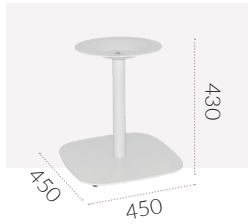

ARC 450MM

Coffee Table & Table Bases

ORIGIN: China **USE:** Indoor **WARRANTY:** 12 Months

DIMENSIONS:

H430 Coffee Table

 12.9 kg

H700 Table

 13.3 kg

H730 Table

 13.4 kg

CODES:

Black - BCTAR45BK
White - BCTAR45WH

Black - BTAR45BK70
White - BTAR45WH70

Black - BTAR45BK
White - BTAR45WH

FINISHES:

Mild Steel

Matt
Black

Matt
White

ARC 450MM

Coffee Table & Table Bases

SPECIFICATIONS:

Spider:

Hole Depth: 4mm

Footprint:

450mm

Adjustable Footglides:

x4

Thread: M8
Length: 6mm

Top Max:

Coffee Table:

10kg

700 x 700mm