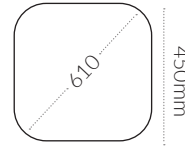

Matt
Black

Matt
White

ARC 450MM

Coffee Table & Table Bases

SPECIFICATIONS:

Spider:

Hole Depth: 4mm

Footprint:

Assembly:

Plate & Screw -->

Column:

Diameter : 50mm

Top

Bottom

Base:

Footprint:

450mm

Adjustable Footglides:

x4

Thread: M8
Length: 6mm

Top Max:

Coffee Table:

10kg

700 x 700mm

10kg

D700mm

Table:

13kg

800 x 800mm

13kg

D800mm

PRODUCT MAINTENANCE: